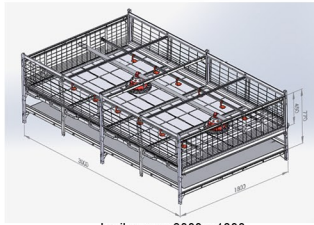

MAAGIR
Velfarm Group

*Building Farmer's Future Through Quality Prefab Houses
And Modern Equipment for Poultry and Livestock*

Auto Harvest Cage System

The Multi-tier broiler cage system maximizes broiler efficiency from high quality environment and disease reduction resulting to cost efficiency in broiler production. Bird performance are remarkably improved and labor cost during production, harvest and cleaning are way below from conventional tunnel ventilated housing resulting to more profitability.

Main Feed Line

The simple, unique design of the main feed line can be actuated by the sub feed line control feed pan, making sure all broilers have sufficient amount of feeds.

Sub Feed Line

Specially designed broiler feed pan for multi-tier broiler cage system can be used from day old to harvest with less or minimal feed wastage.

Drinking Line

High quality drinking system minimize water leakage, which can supply birds with high water quality. Two drinking lines with 12 nipples per line ensure sufficient water supply.

Plastic Slat