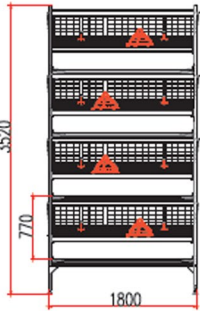

Main Feed Line

The simple, unique design of the main feed line can be actuated by the sub feed line control feed pan, making sure all broilers have sufficient amount of feeds.

Sub Feed Line

Specially designed broiler feed pan for multi-tier broiler cage system can be used from day old to harvest with less or minimal feed wastage.

Drinking Line

High quality drinking system minimize water leakage, which can supply birds with high water quality. Two drinking lines with 12 nipples per line ensure sufficient water supply.

Plastic Slat